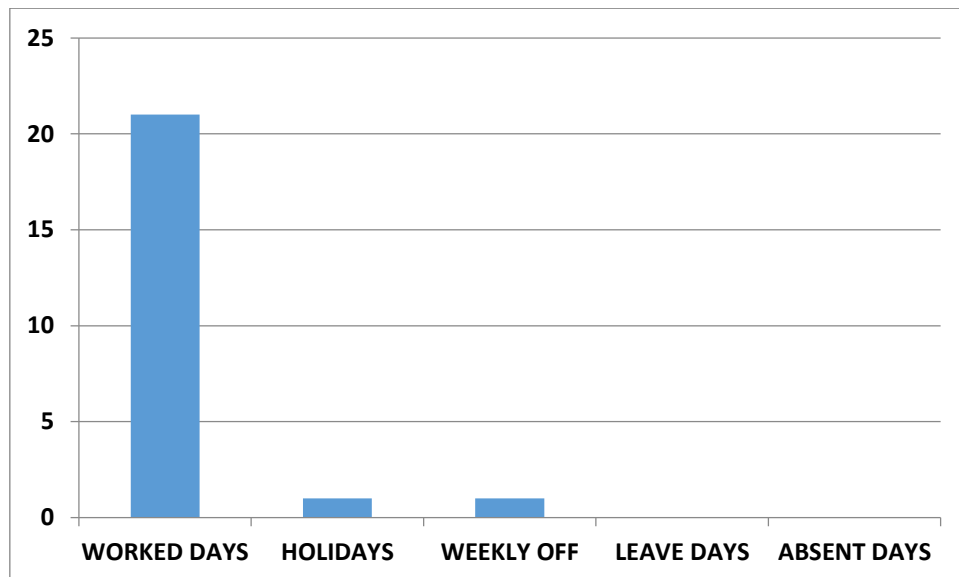

**GURU NANAK EDUCATION COLLEGE, GOPALPUR**

**ANALYSIS OF ATTENDANCE OF STUDENTS FOR THE MONTH OF  
JANUARY 2023**

**BATCH - ATTENDANCE OF 2<sup>nd</sup> SEMESTER**

**BATCH - ATTENDANCE OF 4<sup>th</sup> SEMESTER**