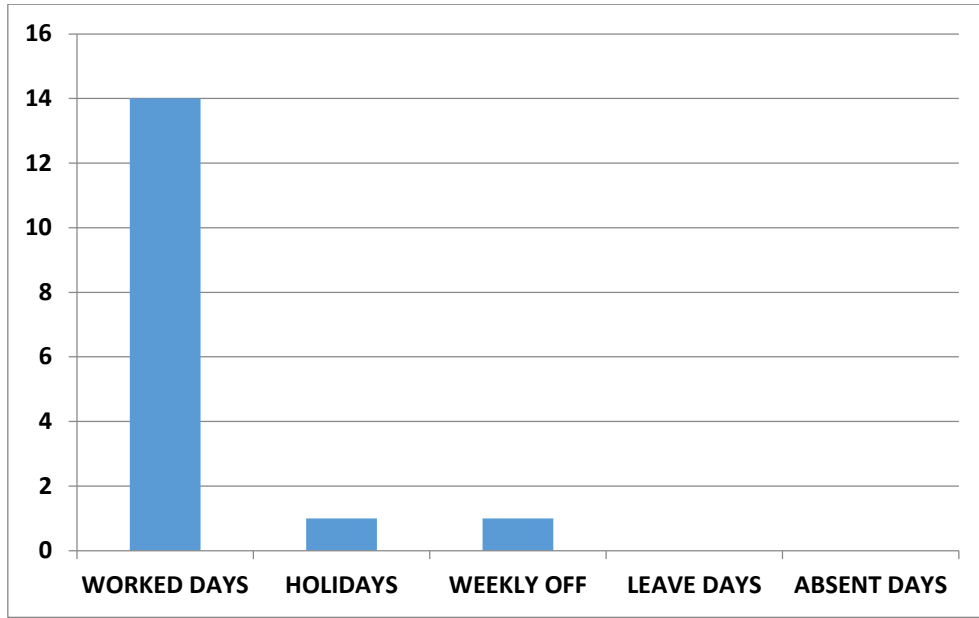

**GURU NANAK EDUCATION COLLEGE, GOPALPUR**

**ANALYSIS OF ATTENDANCE OF STUDENTS FOR THE MONTH OF  
JANUARY 2023**

**BATCH - ATTENDANCE OF 2<sup>nd</sup> SEMESTER**

**BATCH - ATTENDANCE OF 4<sup>th</sup> SEMESTER**